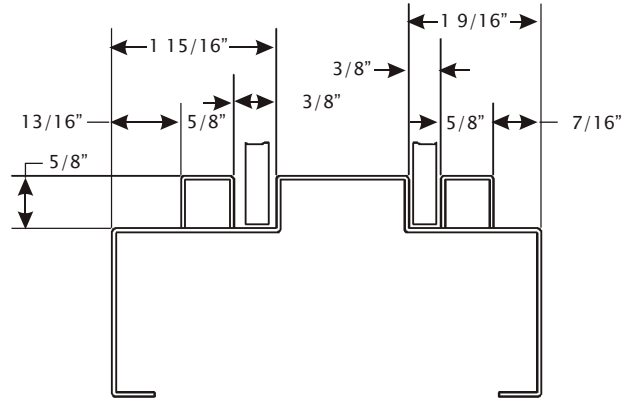

# TECHNICAL DATA SHEET

F - 900 - 40  
GLAZING BEAD

Issue Date: January 2006

REVISED : 02/01/2009