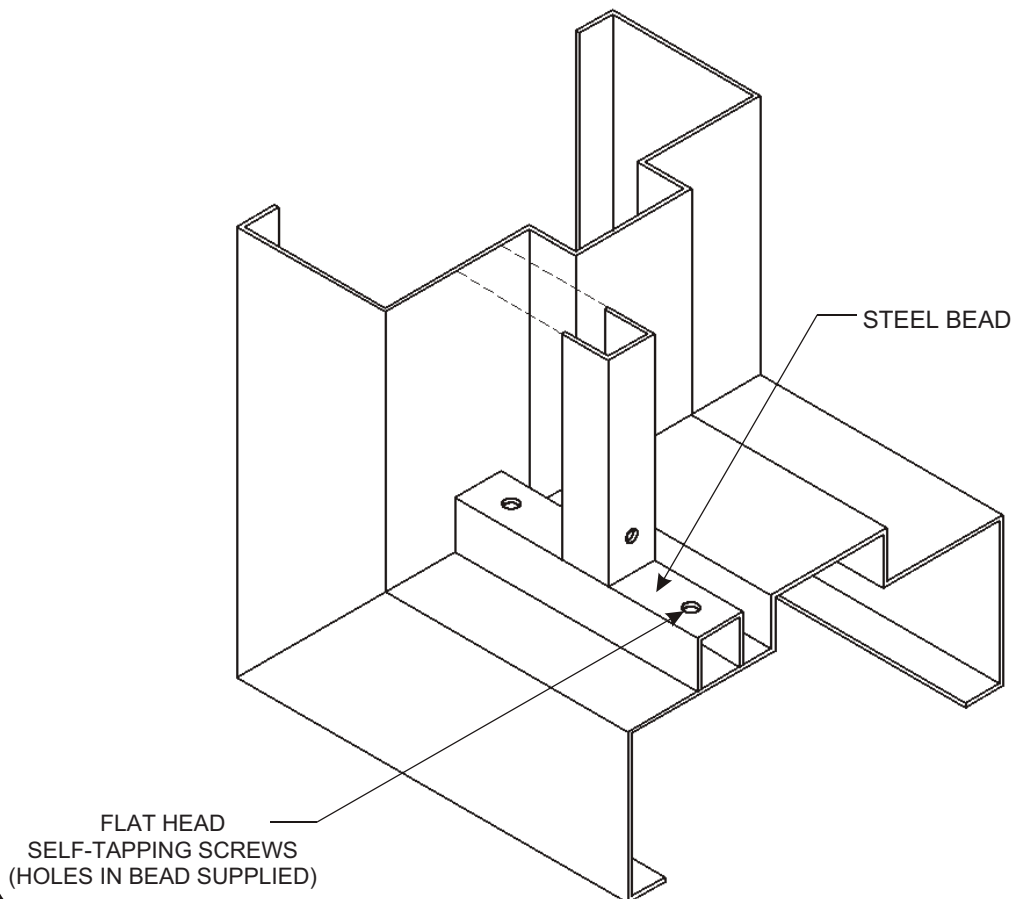

# TECHNICAL DATA SHEET

F - 900 - 40  
GLAZING BEAD

Issue Date: January 2006

REVISED : 02/01/2009